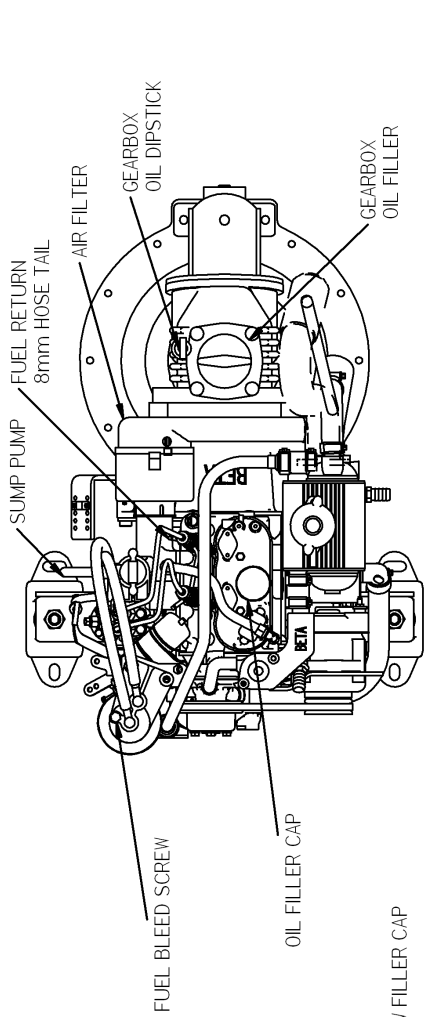

# FLEXIBLE MOUNT

REV	DESCRIPTION	DATE	APPD	DRAWN	NOTES	TITLE
01						BETA 14 HEAT EXCHANGE VOLVO 120S
Measurements are in: mm (Inch to the closest 1/16)						
DIMENSIONS IN MM (INCH) DO NOT SCALE						
PART FILE NAME: 100-08467 BZ462 HE VOLVO 120S asm						
BETA MARINE LTD. DAVEY WAY, WATERWELLS, QUEDSELEY, GLOUCESTER, GL2 2AD, UK TEL: (01452) 723492 FAX: (01452) 729916						
DRAWN BY: TW		SIZE: A4		DWG NO: 100-08467		REV: 00
CHECKED BY: LT		SCALE: NTS		PAGE: 1 of 1		DATE: 12/08/2009