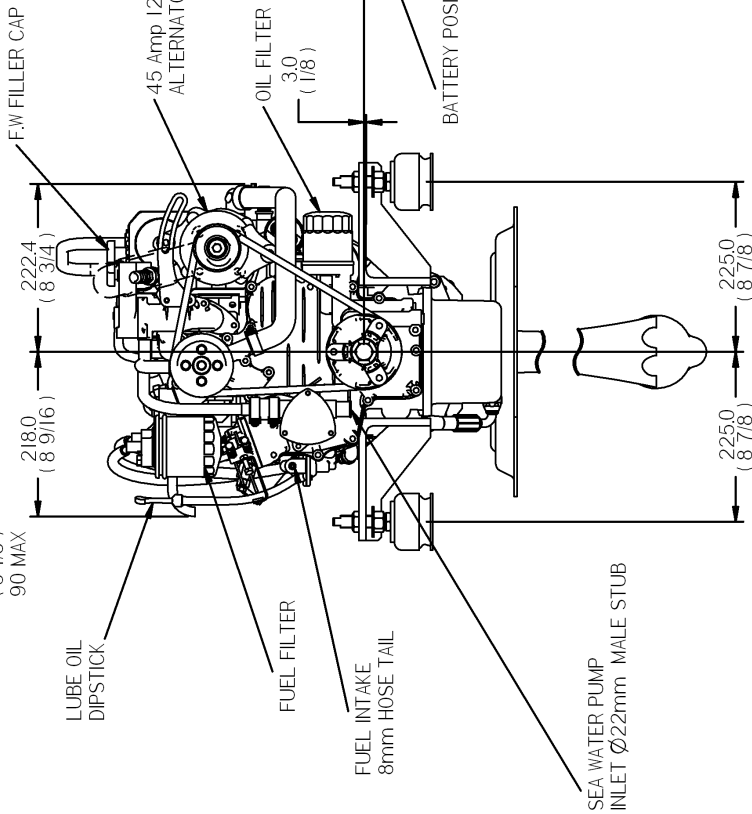

# FLEXIBLE MOUNT

REV	DESCRIPTION	DATE	APPD	DRAWN	NOTES	TITLE
01						BETA 14 HEAT EXCHANGE VOLVO 120S
Measurements are in: mm (Inch to the closest 1/16)						
DIMENSIONS IN MM (INCH) DO NOT SCALE						
PART FILE NAME: 100-08467 BZ462 HE VOLVO 120S asm						
BETA MARINE LTD. DAVEY WAY, WATERWELLS, QUEDSELEY, GLOUCESTER, GL2 2AD, UK TEL: (01452) 723492 FAX: (01452) 729916						
DRAWN BY: TW		SIZE: A4		DWG NO: 100-08467		REV: 00
CHECKED BY: LT		SCALE: NTS		PAGE: 1 of 1		DATE: 12/08/2009