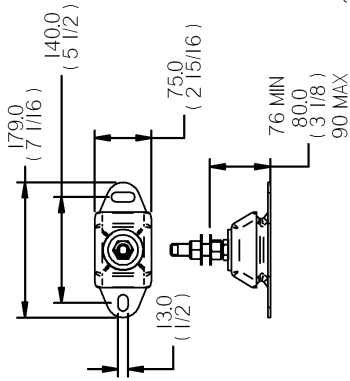

# FLEXIBLE MOUNT

REV	DESCRIPTION	DATE	APPD	DRAWN	NOTES	TITLE
01						BETA 14 HEAT EXCHANGE VOLVO 120S
Measurements are in: mm (Inch to the closest 1/16)						
DIMENSIONS IN MM (INCH) DO NOT SCALE						
PART FILE NAME: 100-08467 BZ462 HE VOLVO 120S asm						
BETA MARINE LTD. DAVEY WAY, WATERWELLS, QUEDSELEY, GLOUCESTER, GL2 2AD, UK TEL: (01452) 723492 FAX: (01452) 729916						
DRAWN BY: TW		SIZE: A4		DWG NO: 100-08467		REV: 00
CHECKED BY: LT		SCALE: NTS		PAGE: 1 of 1		DATE: 12/08/2009