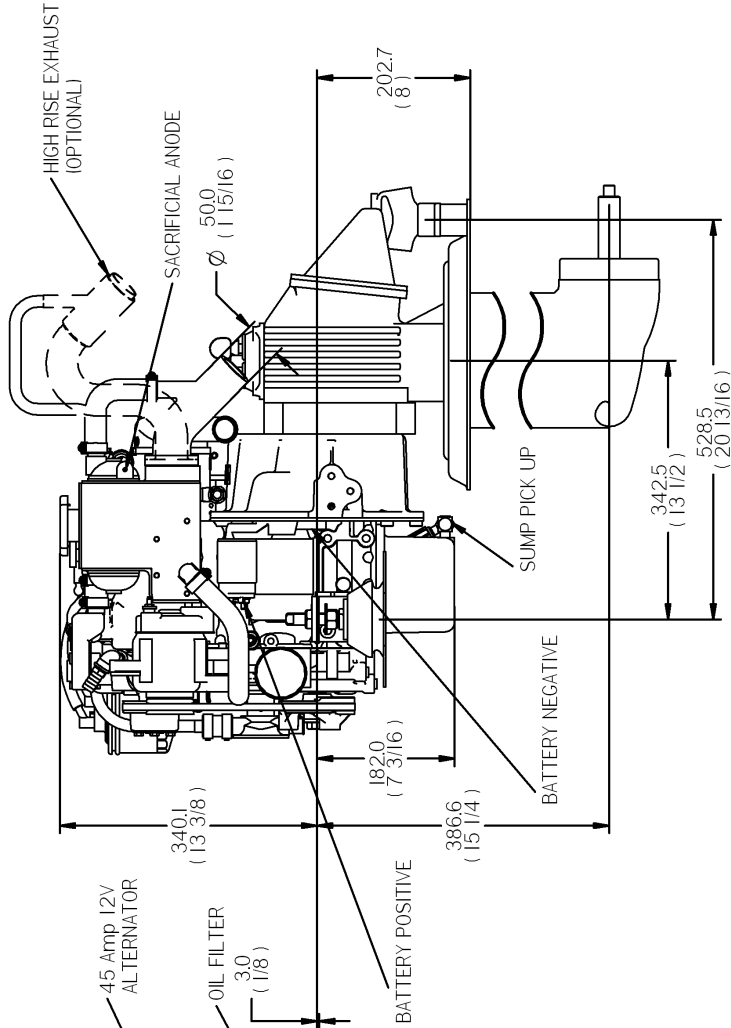

# FLEXIBLE MOUNT

REV	DESCRIPTION	DATE	APPD	DRAWN	NOTES	TITLE
01						BETA 14 HEAT EXCHANGE VOLVO 120S
Measurements are in: mm (Inch to the closest 1/16)						
DIMENSIONS IN MM (INCH) DO NOT SCALE						
PART FILE NAME: 100-08467 BZ462 HE VOLVO 120S asm						
BETA MARINE LTD. DAVEY WAY, WATERWELLS, QUEDSELEY, GLOUCESTER, GL2 2AD, UK TEL: (01452) 723492 FAX: (01452) 729916						
DRAWN BY: TW		SIZE: A4		DWG NO: 100-08467		REV: 00
CHECKED BY: LT		SCALE: NTS		PAGE: 1 of 1		DATE: 12/08/2009