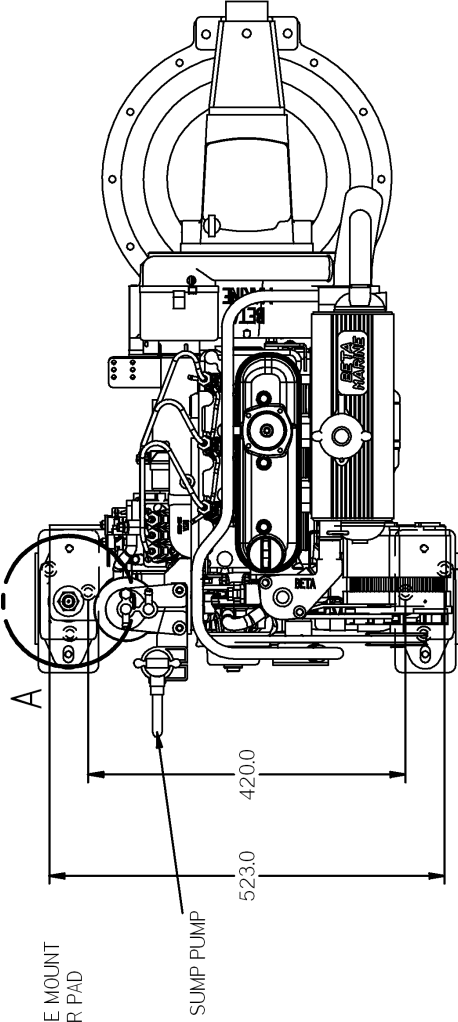

DETAIL A

REV	DESCRIPTION	DATE	APPD	DRAWN	NOTES	TITLE	SIZE	DWG NO.	REV
01						BD1005	A4	100-07018	00
						BD1005 HEAT EXCHANGE			
						MD11C 110S VOLVO REPLACEMENT			
						K18914 MR LAXTON			
							SCALE	NTS	PAGE
							1 of 1		05/10/2007
							DRAWN BY:-	TW	
							CHECKED BY:-	LT	
							BETA MARINE LTD. DAVEY WAY WATERWELLS QUEDGELEY, GLOUCESTER, GL2 2AD, UK		
							DIMENSIONS IN MM (INCH) DO NOT SCALE		
							BETA MARINE TEL: (01452) 723492 FAX: (01452) 729916		
							MATL:		