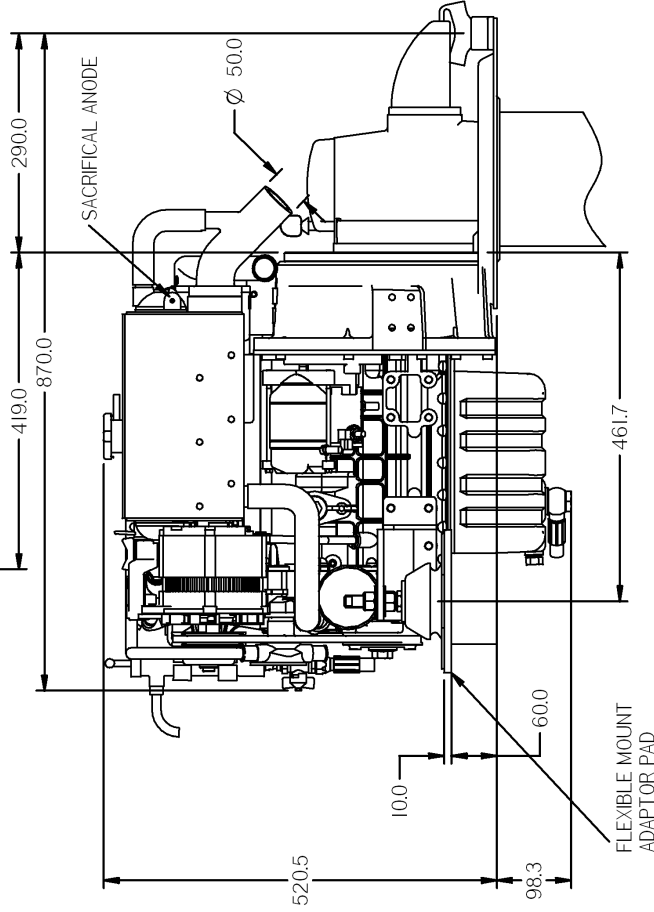

DETAIL A

REV	DESCRIPTION	DATE	APPD	DRAWN	NOTES	TITLE	SIZE	DWG NO.	REV
01						BD1005	A4	100-07018	00
						BD1005 HEAT EXCHANGE			
						MD11C 110S VOLVO REPLACEMENT			
						K18914 MR LAXTON			
							SCALE	NTS	PAGE
							1 of 1		05/10/2007
							DRAWN BY:-	TW	
							CHECKED BY:-	LT	
							BETA MARINE LTD. DAVEY WAY WATERWELLS QUEDGELEY, GLOUCESTER, GL2 2AD, UK		
							DIMENSIONS IN MM (INCH) DO NOT SCALE		
							BETA MARINE TEL: (01452) 723492 FAX: (01452) 729916		
							MATL:		