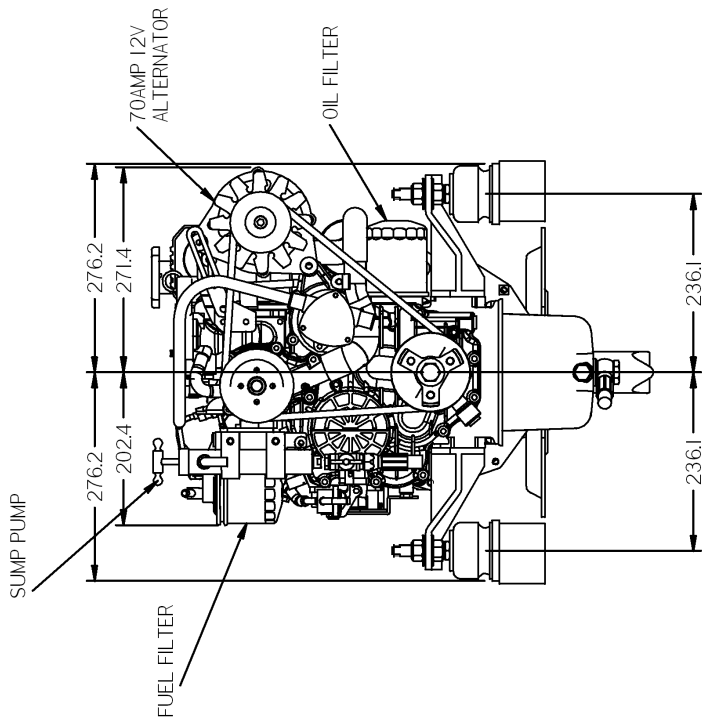

DETAIL A

REV	DESCRIPTION	DATE	APPD	DRAWN	NOTES	TITLE	SIZE	DWG NO.	REV
01						BD1005	A4	100-07018	00
						BD1005 HEAT EXCHANGE			
						MD11C 110S VOLVO REPLACEMENT			
						K18914 MR LAXTON			
							SCALE	NTS	PAGE
							1 of 1		05/10/2007
							DRAWN BY:-	TW	
							CHECKED BY:-	LT	
							BETA MARINE LTD. DAVEY WAY WATERWELLS QUEDGELEY, GLOUCESTER, GL2 2AD, UK		
							DIMENSIONS IN MM (INCH) DO NOT SCALE		
							BETA MARINE TEL: (01452) 723492 FAX: (01452) 729916		
							MATL:		